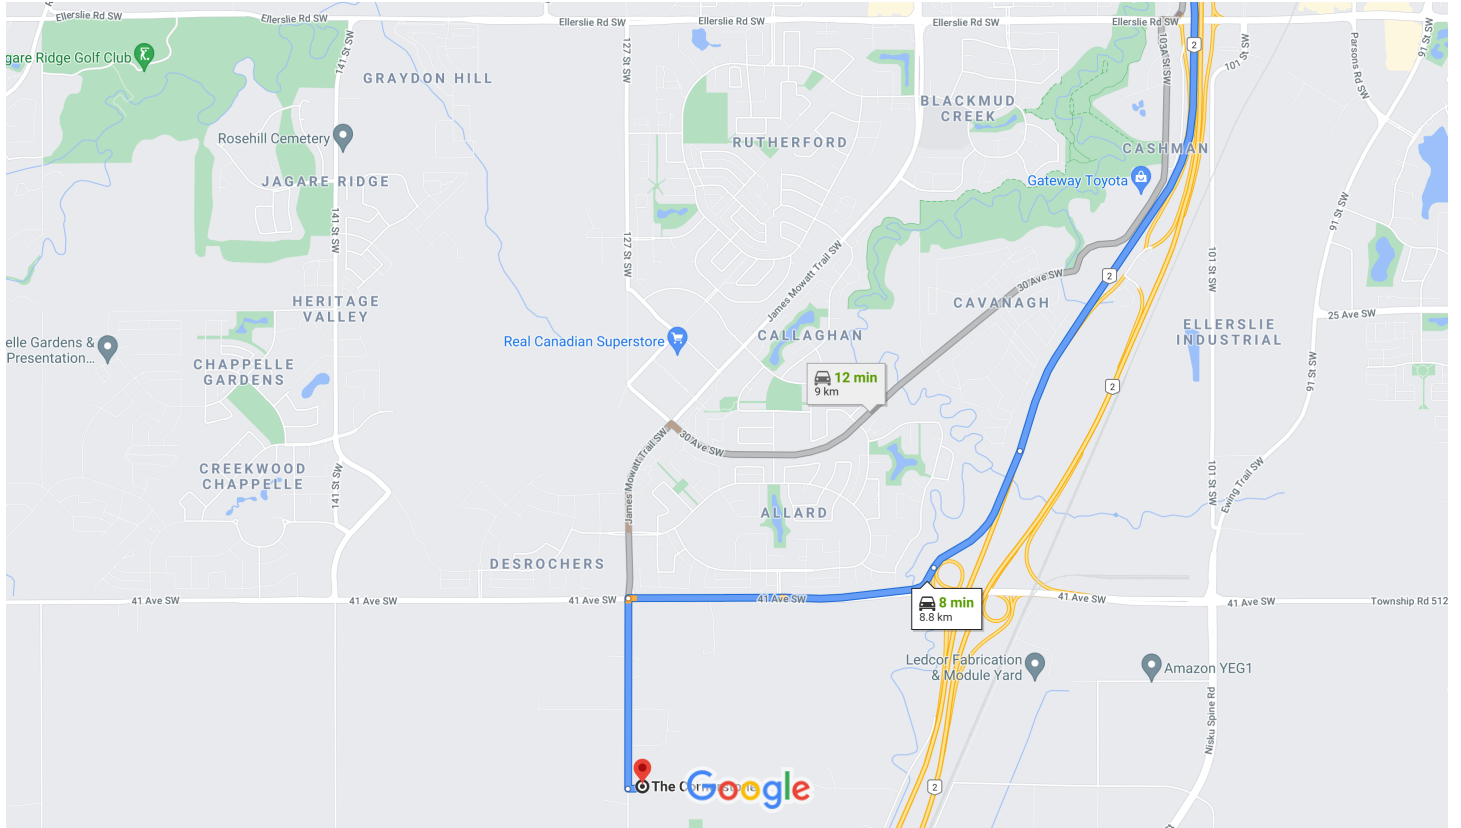

AB-2, Edmonton, AB to The Cornerstone

Drive 8.8 km, 8 min

Map data ©2021 Google 500 m

 **via AB-2 S** **8 min**
 Fastest route, the usual traffic 8.8 km

 **via 30 Ave SW** **12 min**
9.0 km

Explore The Cornerstone

Restaurants

Hotels

Gas stations

Parking Lots

More