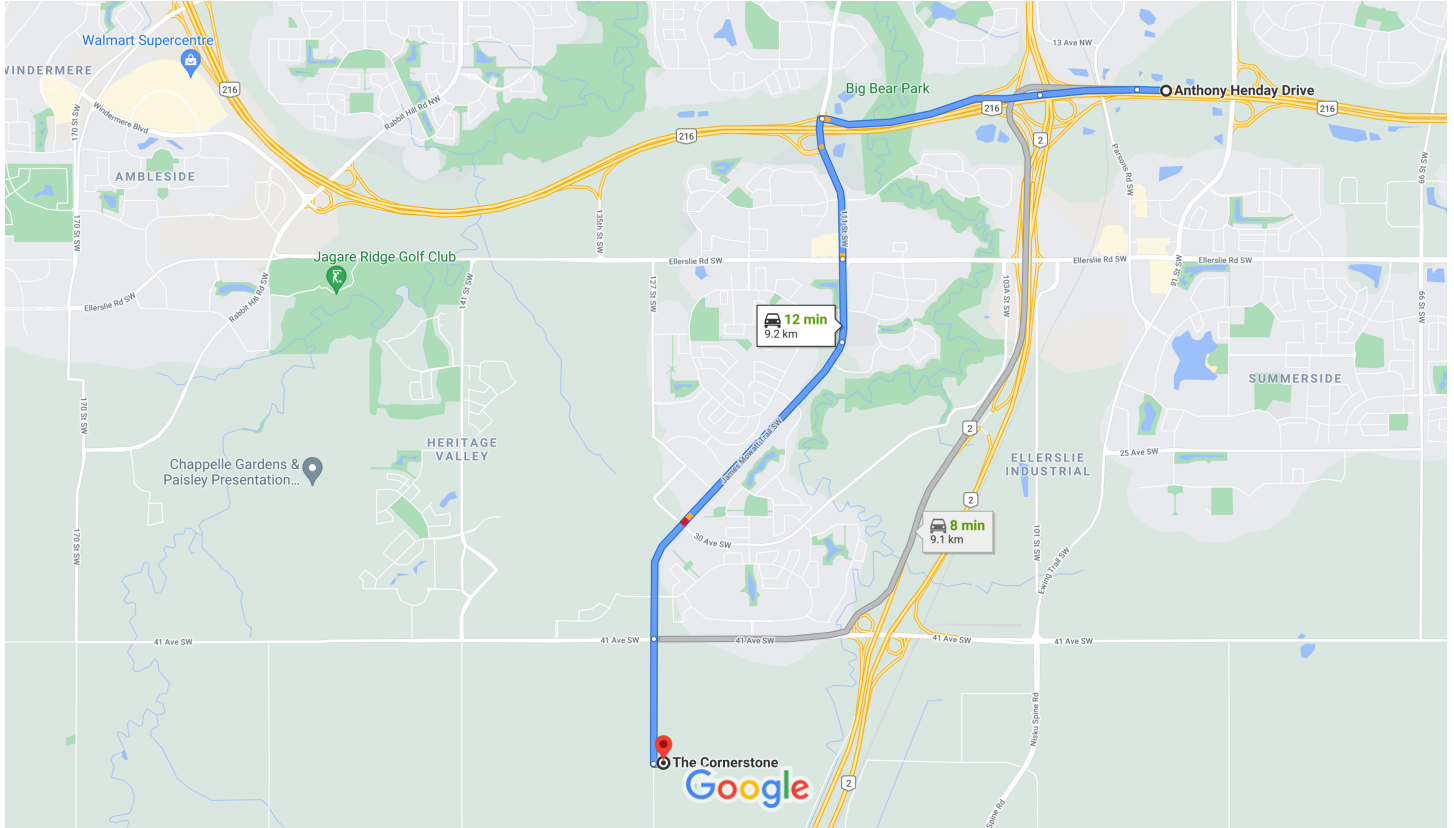

Anthony Henday Dr., Edmonton, AB T6N 0A9 to The Cornerstone

Drive 9.2 km, 12 min

Map data ©2021 Google 500 m

via AB-2 S

8 min

Fastest route, the usual traffic

9.1 km

via James Mowatt Trail SW

12 min

9.2 km

Explore The Cornerstone

Restaurants

Hotels

Gas stations

Parking Lots

More